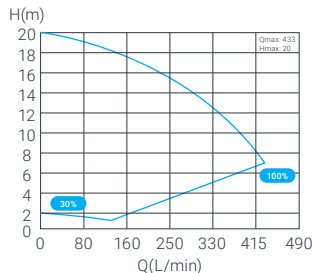

InverFLOW Pro 400i