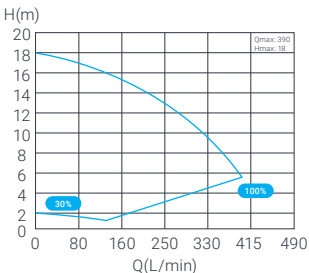

Performance Curve

InverFLOW Pro 300i