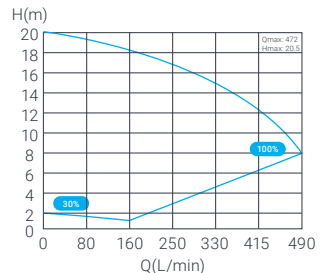

TECHNICAL PARAMETERS

InverFLOW Pro	Voltage (V/Hz)	P1 kW (HP)	Running Amps	Qmax (L/min)	Hmax (m)	Circulation Flow (L/min)	
						8m	10m
P300i	220 ~ 250 / 50/60	0.75 (1)	3.3	390	18	300	235
P400i	220 ~ 250 / 50/60	1.05 (1.5)	4.6	433	20	384	322
P500i	220 ~ 250 / 50/60	1.4 (2)	6.1	472	20.5	460	408

Performance Curve

InverFLOW Pro 300i

InverFLOW Pro 400i

InverFLOW Pro 500i

**Statutory 12 months warranty applies if purchased online through a non-Madimack Certified Online Dealer.